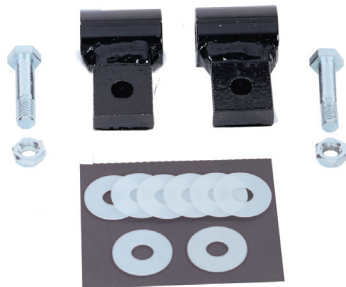

BLUE OX®

Adapter Kit BX88185

Installation Instructions

BX88185 Adapter Kit

The BX88185 Adapter Kit is designed to adapt Blue Ox® tow bars to Roadmaster brackets which are equipped with the cross bar already.

CONTENTS:

Qty.	Part #	Description
2	61-5639	Wldm't, Adapter, Roadmaster
8	290-0381	Washer, .051 x .523
2	202-0143	1/2-13 Essna jam Nut, ZP
2	202-0645	1/2-13 x 2 Hx Bolt, Shrt Thread

Installation Instructions

1. Remove existing tow bar lug from the leg pivot.
2. Install adapters to the tow bar leg pivots using the hex bolts, nuts, and washers.
3. To attach the tow bar to the brackets, insert adapters into the attachment tabs of the bracket. Align the holes of the adapters with the holes of the brackets and pin in place using the existing bracket pins.