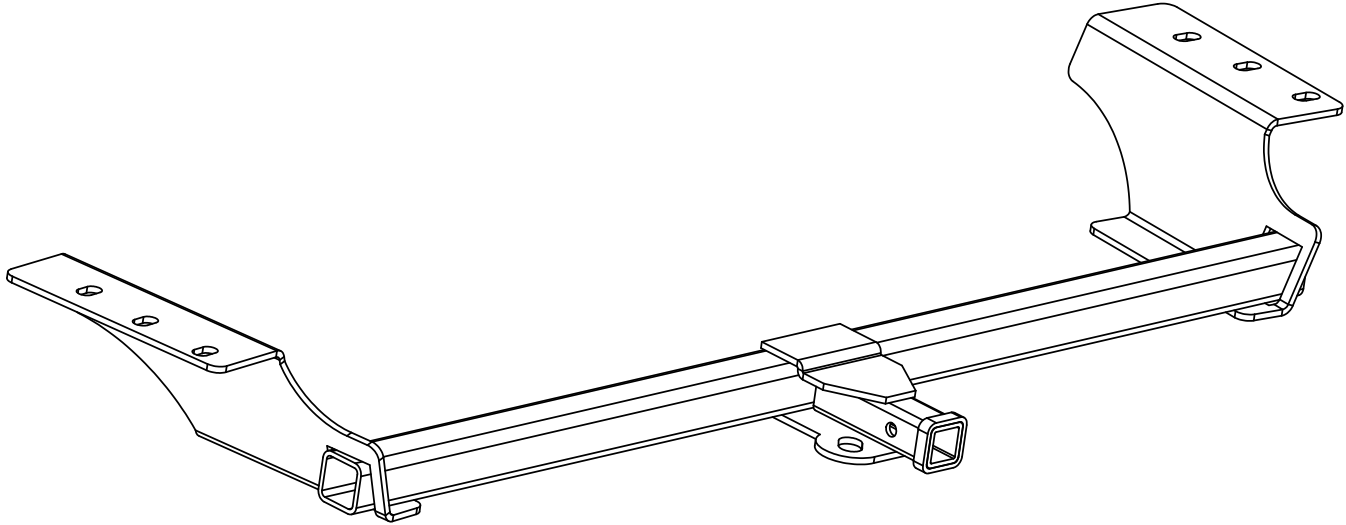

CLASS 2 TRAILER HITCH

R2-0378

Honda Odyssey

TOOLS REQUIRED:

DRILLS: 1/2"

WRENCHES: 19mm, 3/4"

3,500 LB GROSS TRAILER WEIGHT, 300 LB TONGUE WEIGHT. WARNING: CONSULT VEHICLE OWNERS MANUAL FOR TOWING RECOMMENDATIONS AND LIMITATIONS. THIS PRODUCT IS DESIGNED FOR TRAILER TOWING ONLY AND SHOULD NOT BE USED FOR ANY OTHER PURPOSE.

**WARNING: USE ONLY RIGID HITCH APPROVED AND MANUFACTURED DRAW BAR INSERT OR WARRANTY WILL BE VOID**

NOTE: INSTALL PARTS LOOSELY UNTIL ALL ATTACHMENTS HAVE BEEN MADE TO VEHICLE

1. Lower vehicle exhaust.
2. Raise hitch into position and loosely attach 2 metric bolts into existing weld nuts in each side frame member, using a 7/16" conical washer under the head of each bolt.
3. Use hitch as a template to drill the 1/2" forward most hole on the passenger side frame member, and enlarge the forward most mounting hole on the left frame member with 1/2" drill.
4. Insert handle nut into each side frame member through access hole just forward of hitch side bracket, align with drilled hole and attach with 1/2" conical washer and 1/2"-13 hex bolt.
5. Re-install vehicle exhaust .

Thank you for purchasing a Rigid Hitch

TIGHTEN ALL FASTENERS TO THE TORQUE SPECIFICATIONS SHOWN BELOW

Hardware Package:

- |                                 |                          |
|---------------------------------|--------------------------|
| (4) M12 x 1.25 x 35mm hex bolts | (2) 1/2" conical washers |
| (4) 7/16" conical washers       | (2) 1/2"-13 handle nuts  |
| (2) 1/2"-13 x 1-1/2" hex bolts  | (1) R2-0206 draw bar kit |